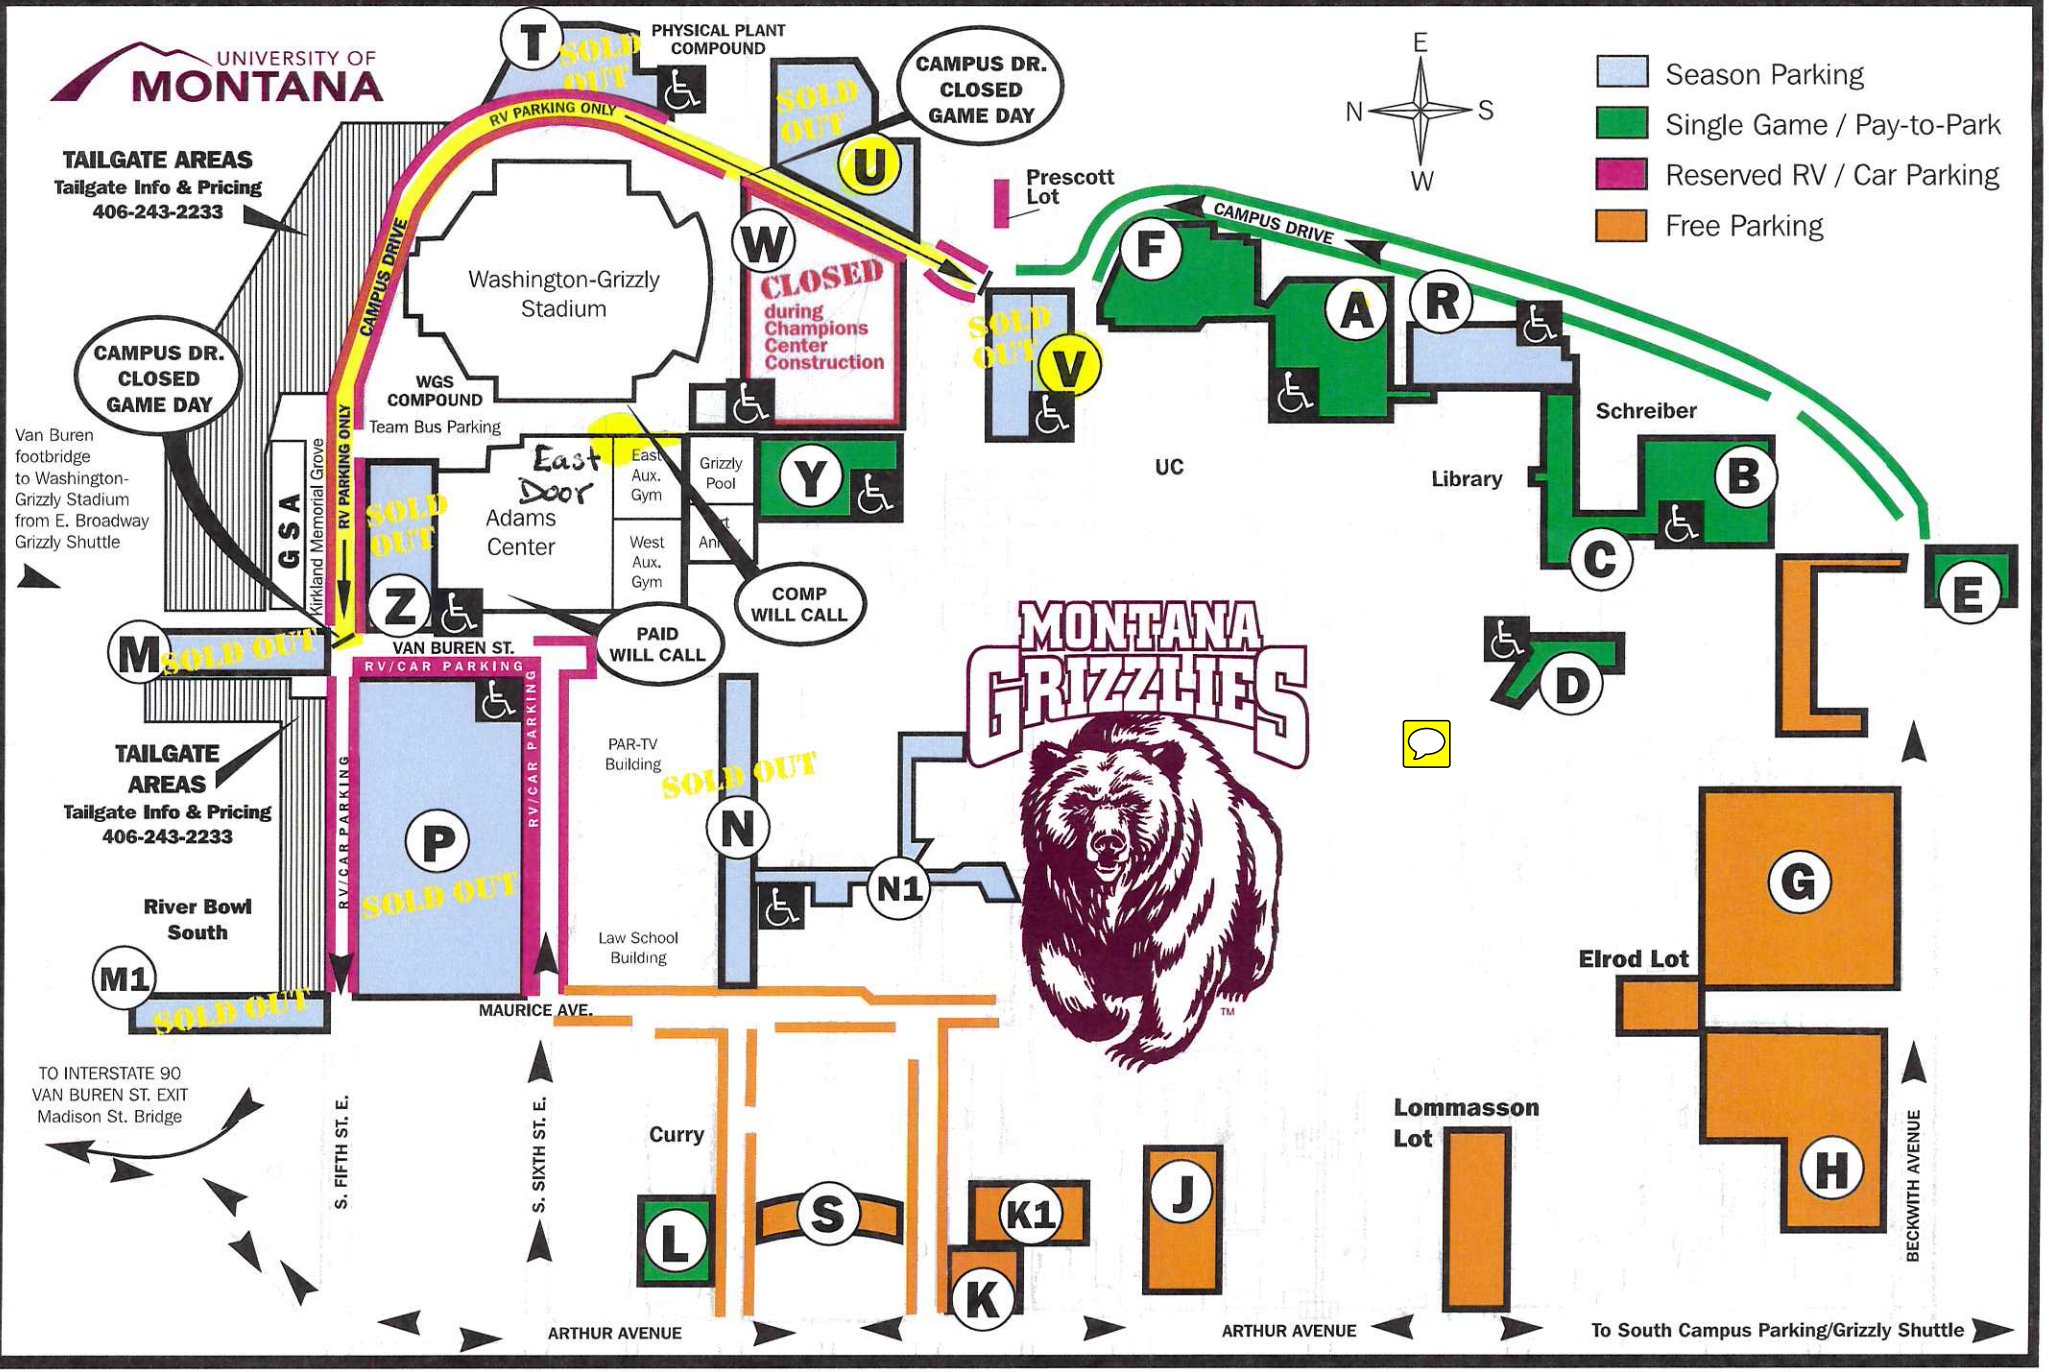

River Bowl South

TO INTERSTATE 90  
VAN BUREN ST. EXIT  
Madison St. Bridge

PHYSICAL PLANT COMPOUND

**CAMPUS DR. CLOSED GAME DAY**

- Season Parking
- Single Game / Pay-to-Park
- Reserved RV / Car Parking
- Free Parking

**MONTANA GRIZZLIES**

S. FIFTH ST. E.

S. SIXTH ST. E.

ARTHUR AVENUE

ARTHUR AVENUE

To South Campus Parking/Grizzly Shuttle

BECKWITH AVENUE

MAURICE AVE.

GSA  
Kirkland Memorial Grove

East Door  
Adams Center

East Aux. Gym  
West Aux. Gym

Grizzly Pool

PAID WILL CALL

COMP WILL CALL

SOLD OUT

SOLD OUT

CAMPUS DR. CLOSED GAME DAY

MONTANA GRIZZLIES

S. FIFTH ST. E.

S. SIXTH ST. E.

ARTHUR AVENUE

ARTHUR AVENUE

To South Campus Parking/Grizzly Shuttle

BECKWITH AVENUE